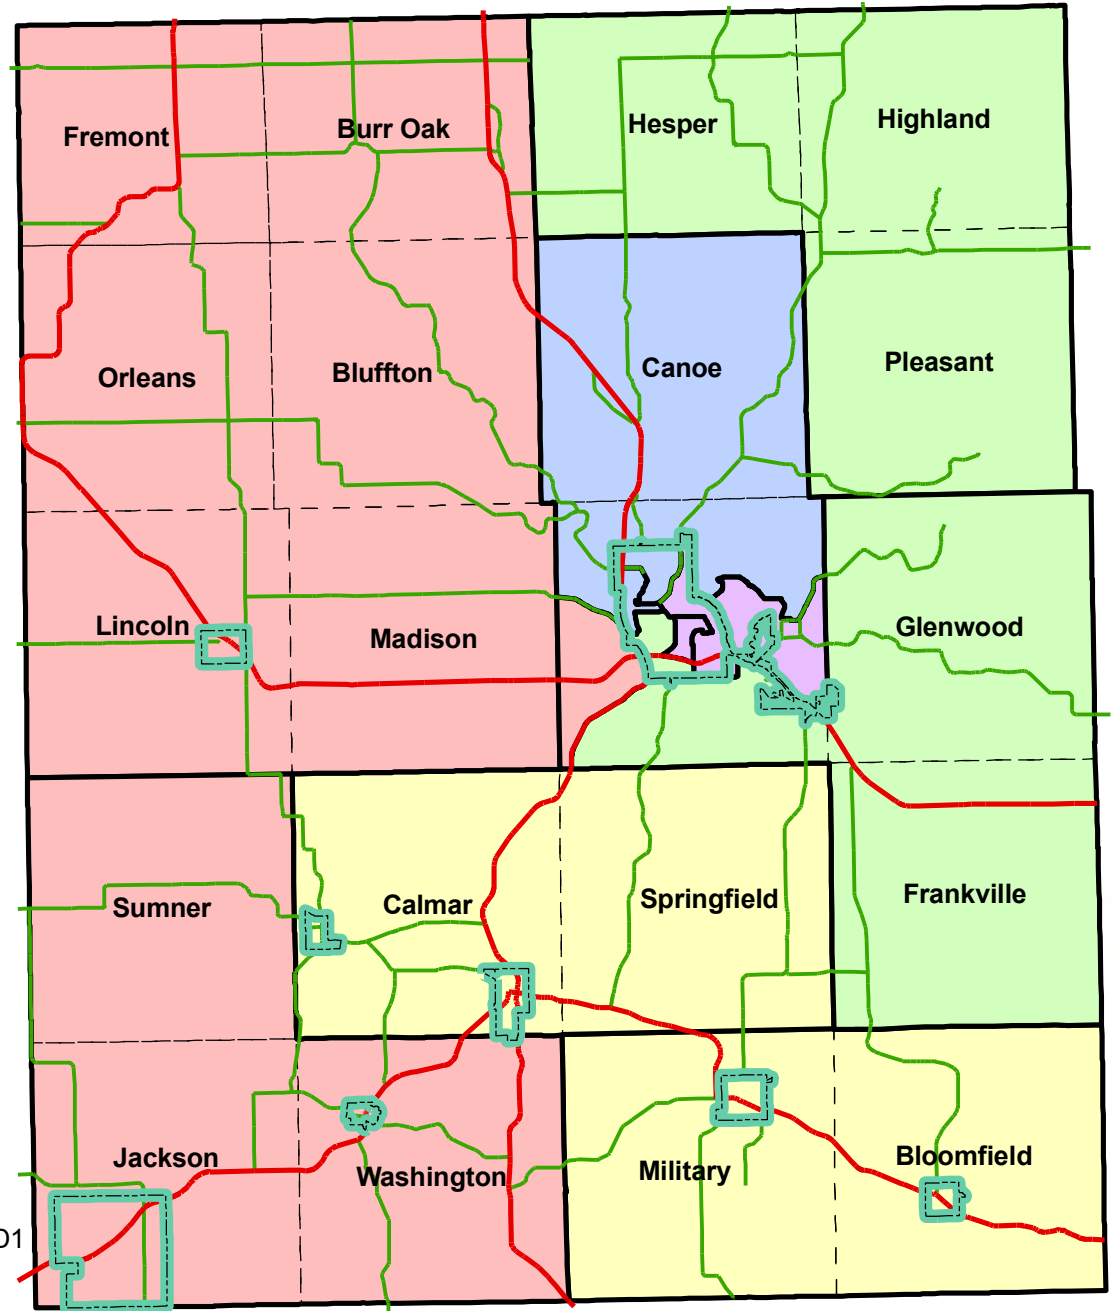

Legend
 [Black Outline] Precincts [Green Outline] Corporate Limits [Dashed Line] Political Townships

Voting Precincts

- 1 Hesper, Highland, and Pleasant
- 2 Frankville, Glenwood, Decorah W3 & part of Decorah Twp in Supervisor D1
- 3 Decorah Ward 1, and the part of Decorah Township in Supervisor D2
- 4 Decorah Ward 2
- 5 Canoe, Decorah Ward 4, and the part of Decorah Township in Supervisor District 3
- 6 Decorah Ward 5
- 7 Calmar and Springfield
- 8 Military and Bloomfield
- 9 Bluffton, Burr Oak, Fremont, Lincoln, Madison, and Orleans
- 10 Jackson, Sumner, and Washington
- 11 Part of Decorah Township in Supervisor District 5

Effective Jan 15th 2012

Supervisor Districts [Green Box] D1 [Purple Box] D2 [Blue Box] D3 [Yellow Box] D4 [Red Box] D5