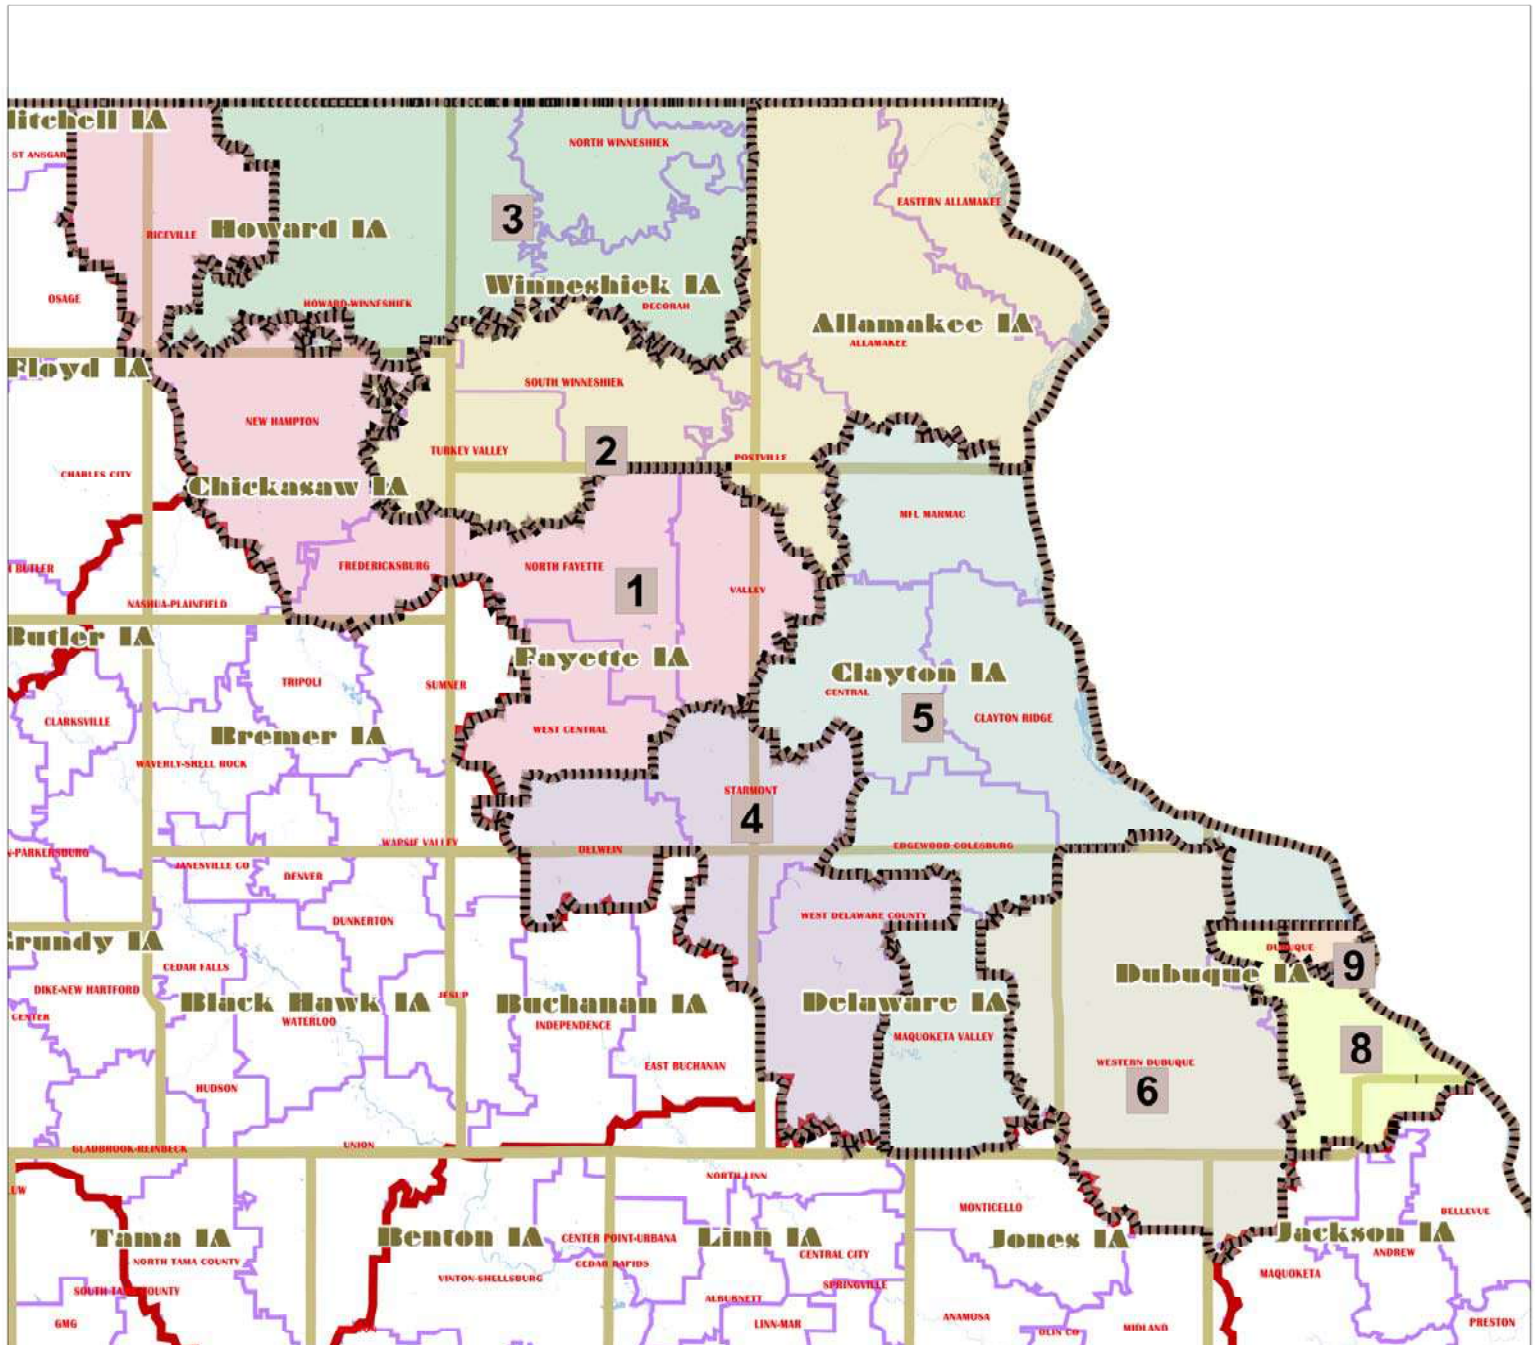

# Northeast Iowa Director Districts

# Dubuque County Area

# Dubuque Area