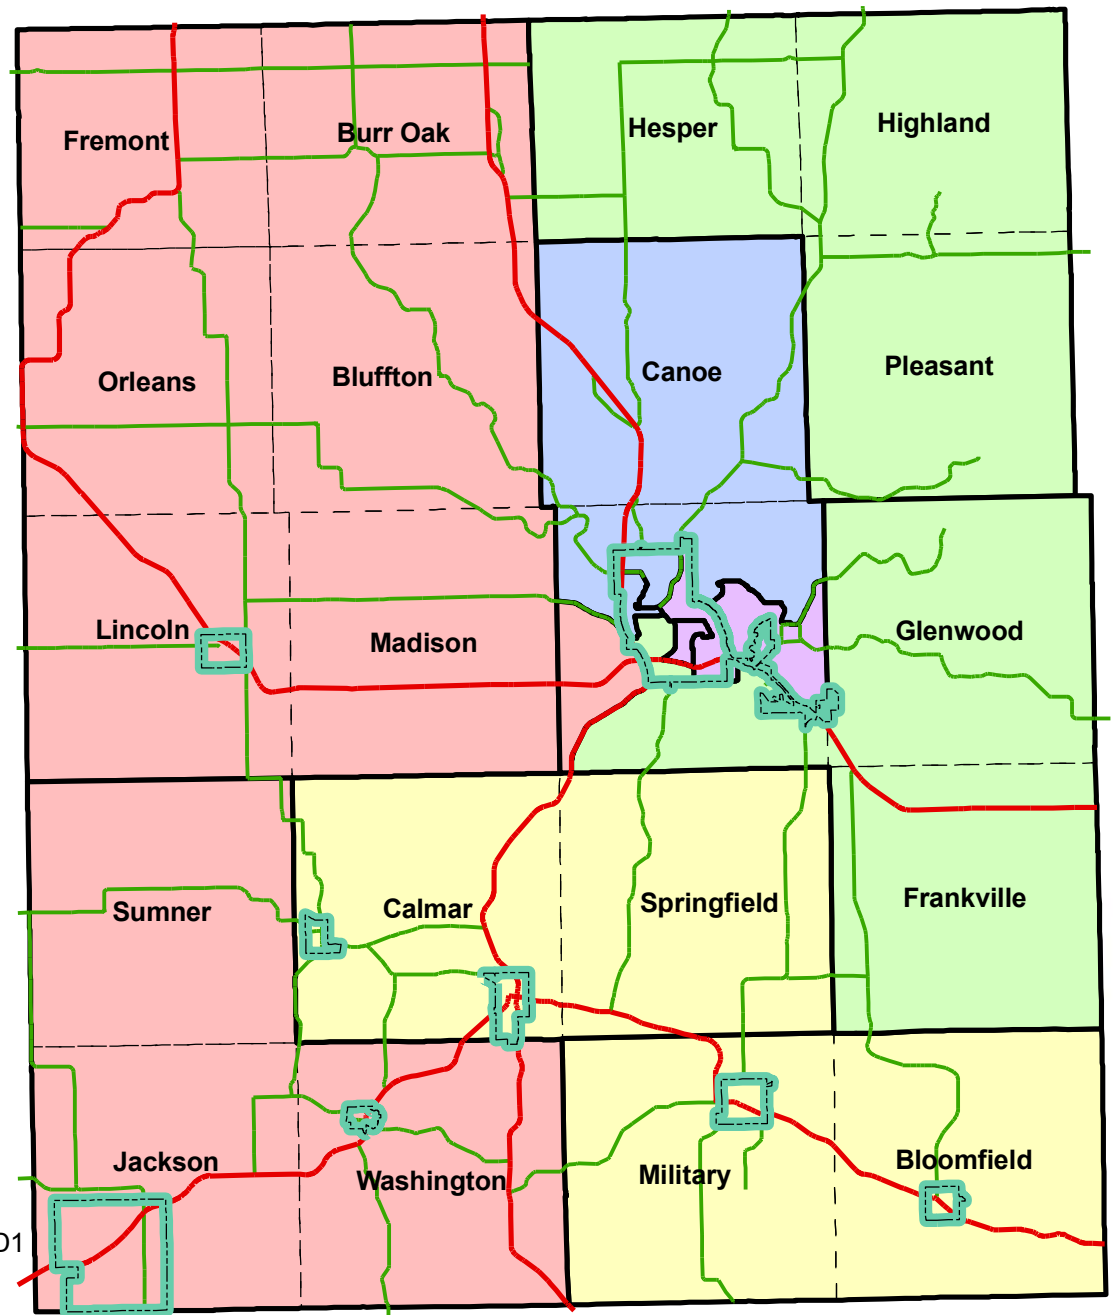

Legend
 [Black Outline] Precincts [Green Outline] Corporate Limits [Dashed Line] Political Townships

Voting Precincts

- 1 Hesper, Highland, and Pleasant
- 2 Frankville, Glenwood, Decorah W3 & part of Decorah Twp in Supervisor D1
- 3 Decorah Ward 1, and the part of Decorah Township in Supervisor D2
- 4 Decorah Ward 2
- 5 Canoe, Decorah Ward 4, and the part of Decorah Township in Supervisor District 3
- 6 Decorah Ward 5
- 7 Calmar and Springfield
- 8 Military and Bloomfield
- 9 Bluffton, Burr Oak, Fremont, Lincoln, Madison, and Orleans
- 10 Jackson, Sumner, and Washington
- 11 Part of Decorah Township in Supervisor District 5

Effective Jan 15th 2012

Supervisor Districts [Green Box] D1 [Purple Box] D2 [Blue Box] D3 [Yellow Box] D4 [Red Box] D5