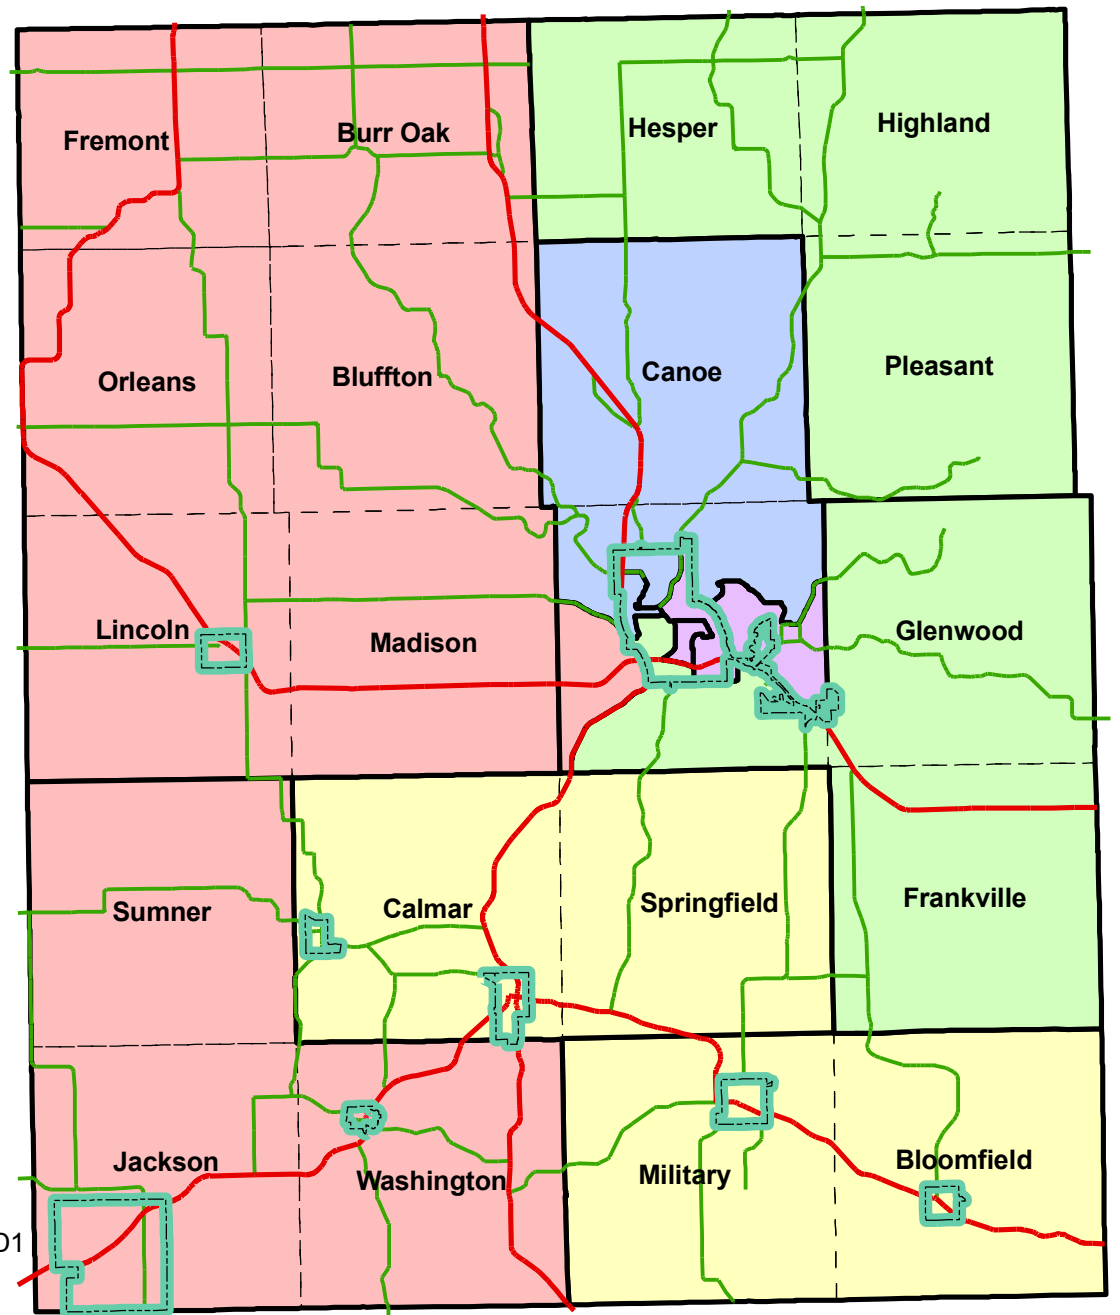

Legend
 [Black Outline] Precincts [Green Outline] Corporate Limits [Dashed Line] Political Townships

Voting Precincts

- 1 Hesper, Highland, and Pleasant
- 2 Frankville, Glenwood, Decorah W3 & part of Decorah Twp in Supervisor D1
- 3 Decorah Ward 1, and the part of Decorah Township in Supervisor D2
- 4 Decorah Ward 2
- 5 Canoe, Decorah Ward 4, and the part of Decorah Township in Supervisor District 3
- 6 Decorah Ward 5
- 7 Calmar and Springfield
- 8 Military and Bloomfield
- 9 Bluffton, Burr Oak, Fremont, Lincoln, Madison, and Orleans
- 10 Jackson, Sumner, and Washington
- 11 Part of Decorah Township in Supervisor District 5

Approved by Redistricting Committee

Supervisor Districts [Green Box] D1 [Purple Box] D2 [Blue Box] D3 [Yellow Box] D4 [Red Box] D5